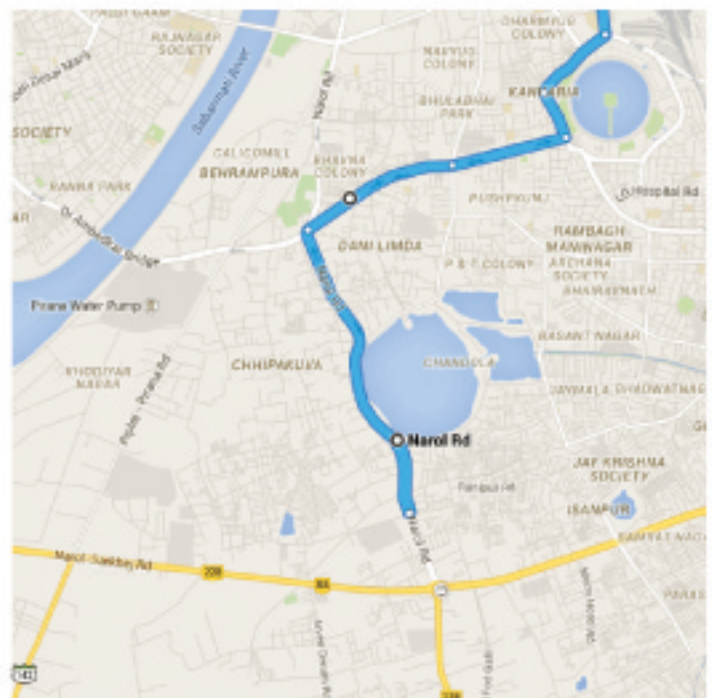

Directions from Narol Rd to New Cloth Market

Narol Rd

Ahmedabad, Gujarat

- ↑

1. Head south-east on Narol Rd

550 m
- ↘

2. Turn right onto Ranipur Rd

16 m
- ↘

3. Turn right onto Narol Rd

i Pass by BPCL Petrol/CNG Pump (on the left in 350 m)

2.4 km
- ↘

4. Keep right

i Destination will be on the left

400 m

3.4 km / 8 min

Danilimda Police Station, Ahmedabad, Gujarat