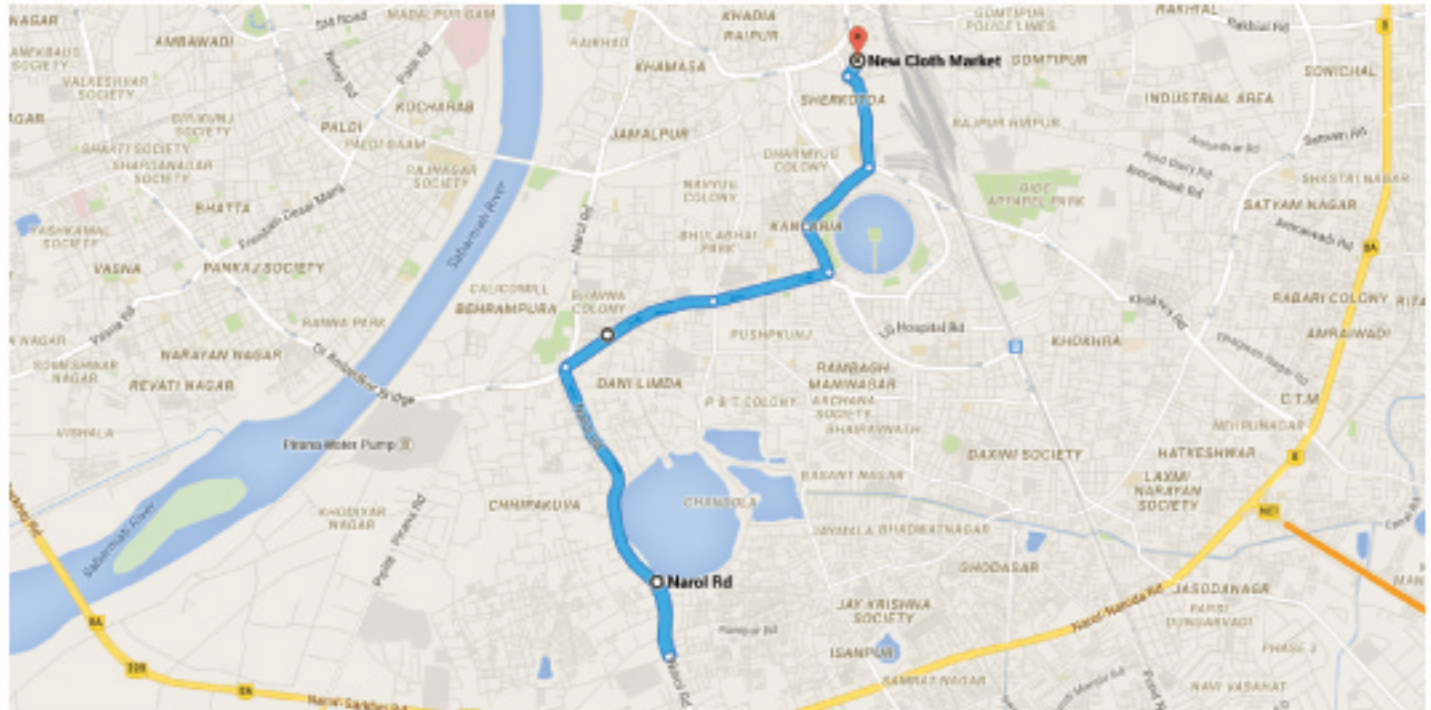

Directions from Narol Rd to New Cloth Market

Narol Rd

Ahmedabad, Gujarat

- ↑

1. Head south-east on Narol Rd

550 m
- ↘

2. Turn right onto Ranipur Rd

16 m
- ↘

3. Turn right onto Narol Rd

i Pass by BPCL Petrol/CNG Pump (on the left in 350 m)

2.4 km
- ↘

4. Keep right

i Destination will be on the left

400 m

3.4 km / 8 min

Danilimda Police Station, Ahmedabad, Gujarat